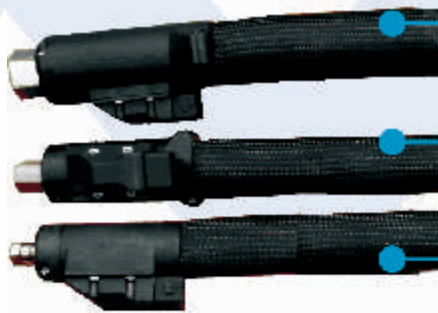

## Ample Diameter & Length Ranges

An ample range of diameters and lengths:

- Ø8mm, Ø13mm, Ø16mm, Ø20mm
- Up to 26m length

Spring accessory and corrugated covers improve hose protection

Waterproof option available with specialty fittings and rubber covers for humid environments