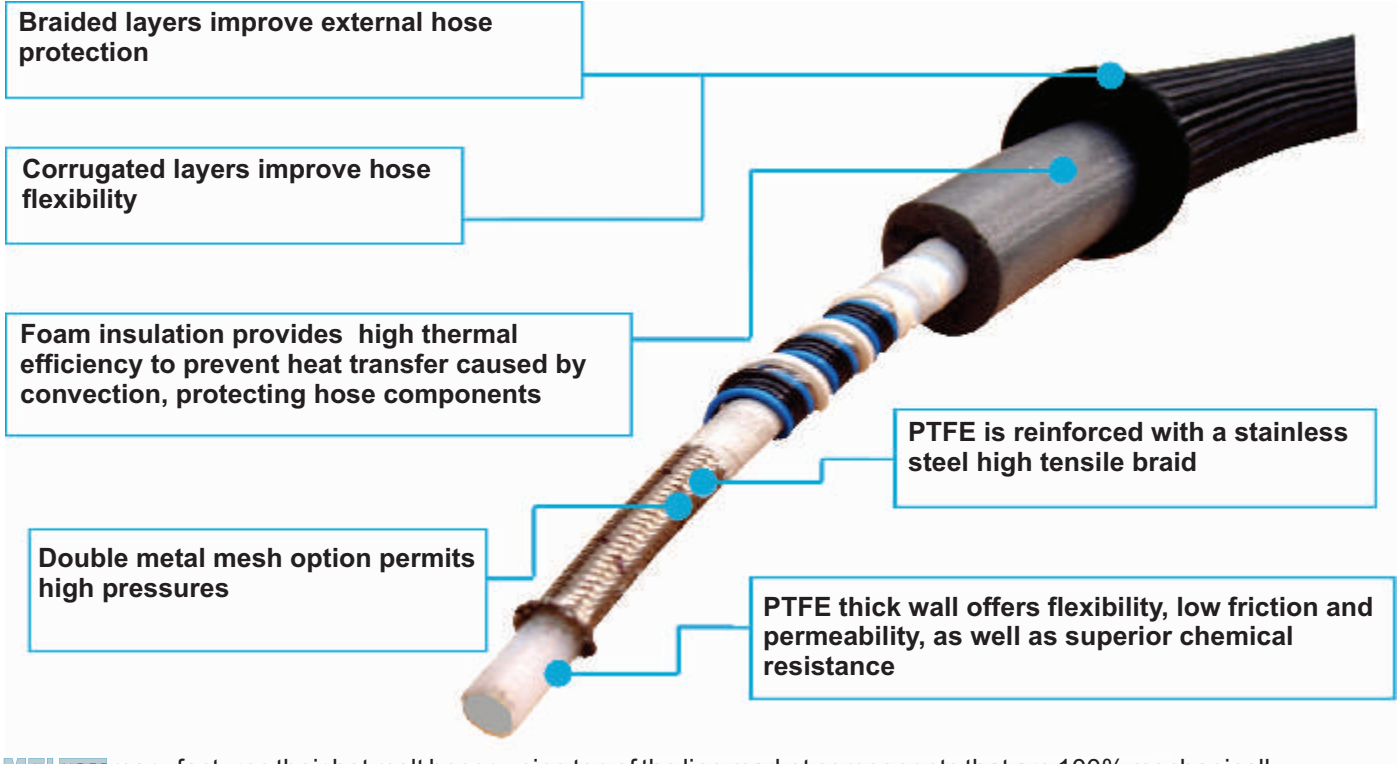

Hot Melt Hoses

- **MELTON** manufactures their hot melt hoses using top of the line market components that are 100% mechanically and electronically interchangeable.
- **MELTON** Hot Melt Hoses are temperature sensed by Ni-120 or PT-100 Rtd.
- Accessories include brackets, fittings, hose protectors, corrugated and braided covers.
- **MELTON** products are CE certified.

Technical Characteristics

Characteristics	Hot Melt Hoses			
Maximum Working Temperature:	220°C			
Internal Diameter (mm):	Ø8	Ø13	Ø16	Ø20
Maximum Working Pressure (bar):	100	100	100	80
Power Consumption (W/m):	150	175	195	200
RTD:	PT-100/ NI-120/ NTC 1000/ FEKO			
Minimum Curvature Radius (180°):	160 mm			
Voltage:	200-240 VAC