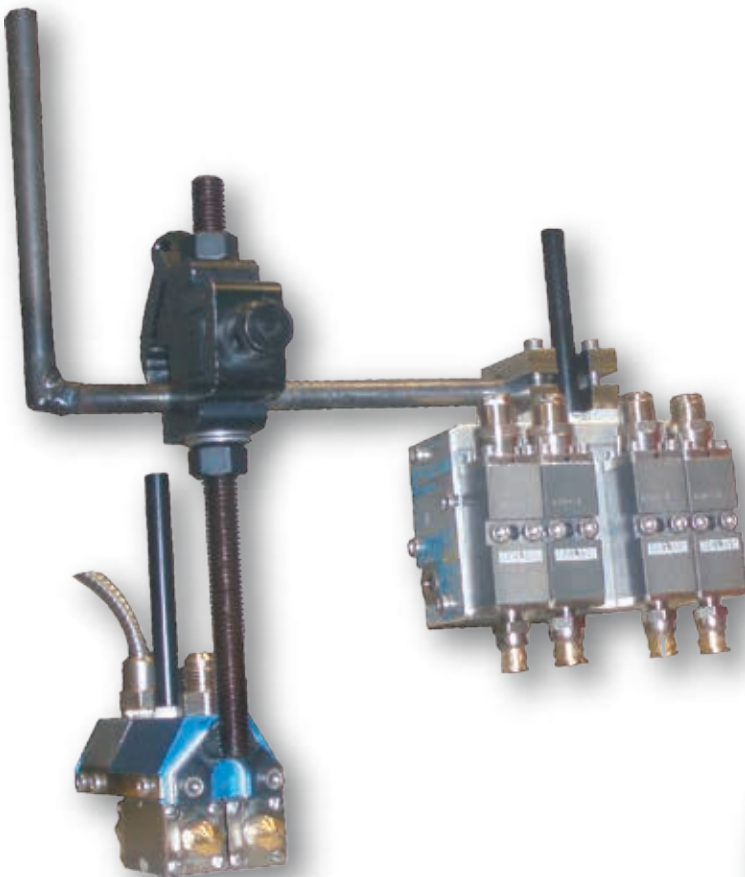

### Universal Gun Mounting Kits

Valco Melton brackets will mount onto any vertical or horizontal square bar 16mm to 20mm in diameter. A universal clamp design allows for easy installation. The brackets also come standard with cool-touch handles to allow for "tool-less" installation, removal, or adjustment and are capable of holding 1/2" round bars for easy applicator installation and placement.

- Universal square bar clamp within 16mm to 30mm diameter
- "Tool-less" installation and adjustment using quick turn handles
- Versatile installations by allowing for 3 axis adjustment
- Easily adaptable onto any existing machine
- Bracket Bridge Package provides fixed mounting bar when none is available
- Variable configurations fit nearly any application

The 579xx398 bracket allows for X, Y, and Z axis adjustment. **1**

The 579xx397 bracket is adjustable on the X and Y axis. **2**

Variable "L" bars can offer many different configurations. **3**

*Example of a typical mounting*