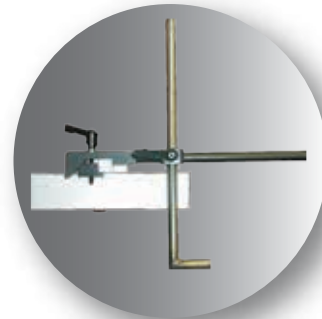

### Universal Gun Mounting Kits

Valco Melton brackets will mount onto any vertical or horizontal square bar 16mm to 20mm in diameter. A universal clamp design allows for easy installation. The brackets also come standard with cool-touch handles to allow for "tool-less" installation, removal, or adjustment and are capable of holding 1/2" round bars for easy applicator installation and placement.

- Universal square bar clamp within 16mm to 30mm diameter
- "Tool-less" installation and adjustment using quick turn handles
- Versatile installations by allowing for 3 axis adjustment
- Easily adaptable onto any existing machine
- Bracket Bridge Package provides fixed mounting bar when none is available
- Variable configurations fit nearly any application

The 579xx398 bracket allows for X, Y, and Z axis adjustment. **1**

The 579xx397 bracket is adjustable on the X and Y axis. **2**

Variable "L" bars can offer many different configurations. **3**

*Example of a typical mounting*