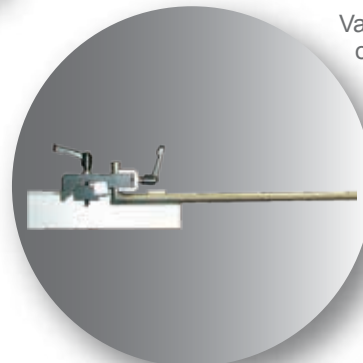

### Universal Gun Mounting Kits

Valco Melton brackets will mount onto any vertical or horizontal square bar 16mm to 20mm in diameter. A universal clamp design allows for easy installation. The brackets also come standard with cool-touch handles to allow for "tool-less" installation, removal, or adjustment and are capable of holding 1/2" round bars for easy applicator installation and placement.

- Universal square bar clamp within 16mm to 30mm diameter
- "Tool-less" installation and adjustment using quick turn handles
- Versatile installations by allowing for 3 axis adjustment
- Easily adaptable onto any existing machine
- Bracket Bridge Package provides fixed mounting bar when none is available
- Variable configurations fit nearly any application

The 579xx398 bracket allows for X, Y, and Z axis adjustment. **1**

The 579xx397 bracket is adjustable on the X and Y axis. **2**

Variable "L" bars can offer many different configurations. **3**

*Example of a typical mounting*