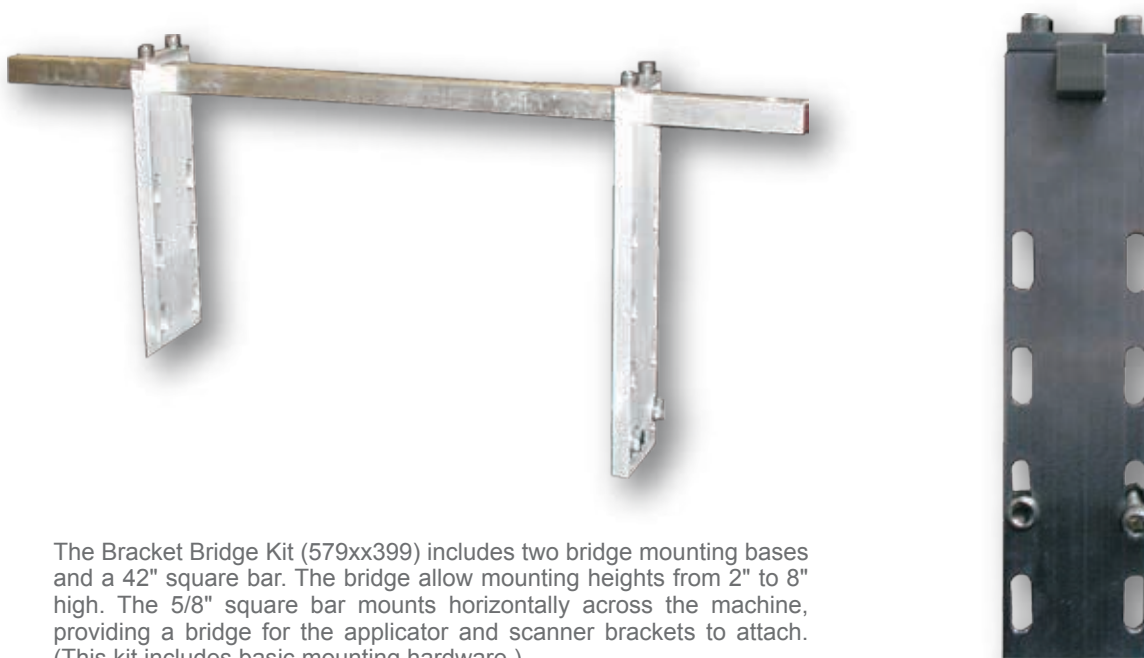

### Universal Gun Mounting Kits

Valco Melton brackets will mount onto any vertical or horizontal square bar 16mm to 20mm in diameter. A universal clamp design allows for easy installation. The brackets also come standard with cool-touch handles to allow for "tool-less" installation, removal, or adjustment and are capable of holding 1/2" round bars for easy applicator installation and placement.

- Universal square bar clamp within 16mm to 30mm diameter
- "Tool-less" installation and adjustment using quick turn handles
- Versatile installations by allowing for 3 axis adjustment
- Easily adaptable onto any existing machine
- Bracket Bridge Package provides fixed mounting bar when none is available
- Variable configurations fit nearly any application

##### Applicator Mounting "L" Bars:

582xx565 - 1/2" round "L" bar, 4" x 18"

582xx704 - 1/2" round "L" bar, 4" x 10"

582xx703 - 1/2" round "L" bar, 10" x 12"

## Bracket Bridge Kit

The Bracket Bridge Kit (579xx399) includes two bridge mounting bases and a 42" square bar. The bridge allow mounting heights from 2" to 8" high. The 5/8" square bar mounts horizontally across the machine, providing a bridge for the applicator and scanner brackets to attach. (This kit includes basic mounting hardware.)